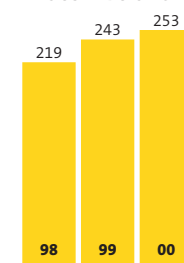

THOUSANDS OF CARLOADS

Market share gains in finished autos, new auto parts services, and a strong economy drove a 15% volume increase in 2000 vs. 1999.

Mexico Carload Growth
Union Pacific Railroad

THOUSANDS OF CARLOADS

Mexico carloads grew 20% in 2000 vs. 1999 as UP continued to reach new markets and expand existing service.

Plastics Carload Growth
Union Pacific Railroad

THOUSANDS OF CARLOADS

Carloads reached record levels as plastics usage continued to expand into new areas.