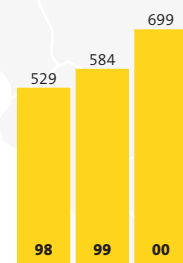

Intermodal Carload Growth
Union Pacific Railroad

THOUSANDS OF CARLOADS

Record imports and growth in domestic volume continued to propel the intermodal business.

Auto Carload Growth
Union Pacific Railroad

THOUSANDS OF CARLOADS

Market share gains in finished autos, new auto parts services, and a strong economy drove a 15% volume increase in 2000 vs. 1999.

Mexico Carload Growth
Union Pacific Railroad

THOUSANDS OF CARLOADS