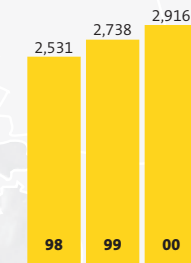

Intermodal Carload Growth
Union Pacific Railroad

THOUSANDS OF CARLOADS

Record imports and growth in domestic volume continued to propel the intermodal business.