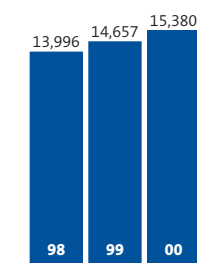

Service Enhancements
Overnite Transportation

ONE- AND TWO-DAY LANES

Overnite continued its focus on regional service, expanding its one- and two-day lanes.

Union Pacific Railroad

- Headquarters
- Single and Double Track
- ≡ Triple and Quadruple Track

Overnite Transportation

- Headquarters
- Key Service Centers

Fenix

- Headquarters
- ▲ Affiliated Technology Companies

Corporate & Railroad HQs

Overnite HQ
Richmond

Timera
Dallas

Fenix HQ

Transentric

Nexterna

Overnite HQ
Richmond

Overnite HQ
Richmond

Overnite HQ
Richmond

Overnite HQ
Richmond

Overnite HQ
Richmond

Overnite HQ
Richmond

Overnite HQ
Richmond

Overnite HQ
Richmond

Overnite HQ
Richmond