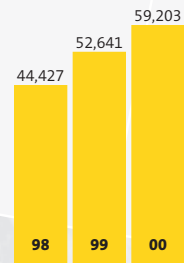

Pacific CanAm Corridor
Union Pacific Railroad

CARLOADS

Pulling together with Canadian Pacific drove carload growth from Canada to the West Coast by 12% in 2000 vs. 1999.