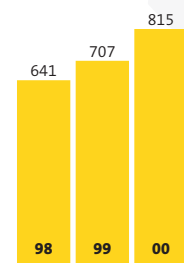

MILLIONS OF TONS

With service levels at 96%, UP continues to move record levels of Western coal.

Express Lane Service
Union Pacific Railroad

This new service, moving fresh and frozen fruits and vegetables from coast to coast, was 95% on time and grew 14% in 2000 vs. 1999.

Intermodal Carload Growth
Union Pacific Railroad

THOUSANDS OF CARLOADS

Record imports and growth in domestic volume continued to propel the intermodal business.

Auto Carload Growth
Union Pacific Railroad

THOUSANDS OF CARLOADS

Market share gains in finished autos, new auto parts services, and a strong economy drove a 15% volume increase in 2000 vs. 1999.

Mexico Carload Growth
Union Pacific Railroad

THOUSANDS OF CARLOADS