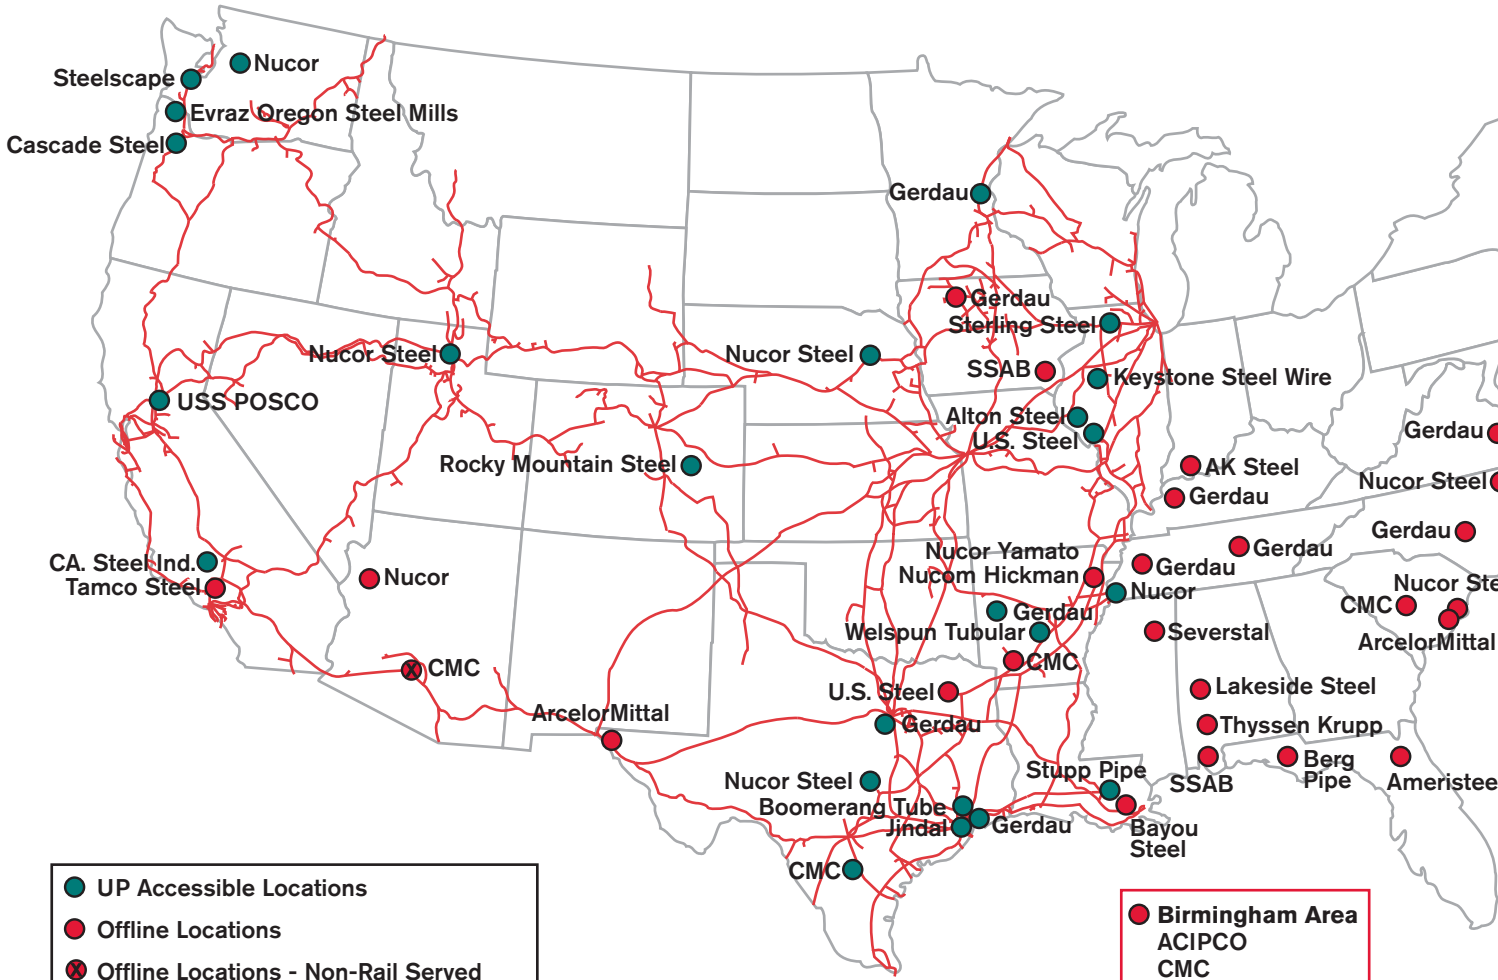

Steel Mill Locations

● UP Accessible Locations
● Offline Locations
● X Offline Locations - Non-Rail Served
 4/2011

- **Canadian Mills**
 ArcelorMittal Canada, Contrecoeur, PQ
 ArcelorMittal/DoFasco, Hamilton, ON
 Camrose Pipe, Camrose, AB
 EssarSteel Algoma, Sault Ste Marie, ON
 Evraz, Regina, SK
 Gerdau Ameristeel, MRM, Selkirk, MB
 Gerdau Ameristeel, MRM, Whitby, ON
 Ivaco, L'Original, ON
 Lakeside Steel, Welland, ON
 U.S. Steel, Hamilton, ON
 U.S. Steel, Nanticoke, ON

- **MI-NY-OH-PA-WV Mills**
 AK Steel, Middletown, OH
 ArcelorMittal, Cleveland, OH
 ArcelorMittal, Weirton, WV
 Durabond, McKeesport, PA
 Durabond, Steelton, PA
 Ellwood Group, New Castle, PA
 Republic Engineered Products, Canton, OH
 Severstal, Dearborn, MI
 Timken, Canton, OH
 U.S. Steel, Ecorse, MI
 U.S. Steel, Fairless, PA
 U.S. Steel, Irvin, PA
 U.S. Steel, Lorain, OH
 VM Starr, Youngstown, OH
 Wheeling Pitt Steel, Wheeling, WV

- **Chicago & Indiana Area**
 ArcelorMittal, Burns Harbor, IN
 ArcelorMittal, Gary, IN
 ArcelorMittal, New Carlisle, IN
 Nucor, Crawfordsville, IN
 SDI, Butler, IN
 SDI, Columbia City, IN
 SDI, Jeffersonville, IN
 U.S. Steel, Gary, IN

- **Birmingham Area**
 ACIPCO
 CMC
 Nucor
 U.S. Pipe
 U.S. Steel

- **Chicago & Indiana Area**
 ArcelorMittal, Indiana Harbor, IN
 ArcelorMittal, Riverdale, IL
 Atlas Tube, Chicago, IL
 U.S. Steel, Granite City, IL